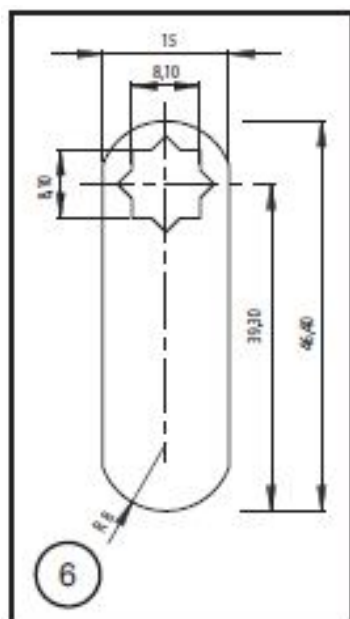

PRODUCT SHEET

Description:

Cam No. 6 For 1900 Series, Straight 38,9mm C/E

Item number:

14.04.246-0

| Units | Box | Carton | HS Code | Barcode |
|-------|-----|--------|------------|---|
| Pcs. | | 100 | 8301600090 |  5704866040730 |